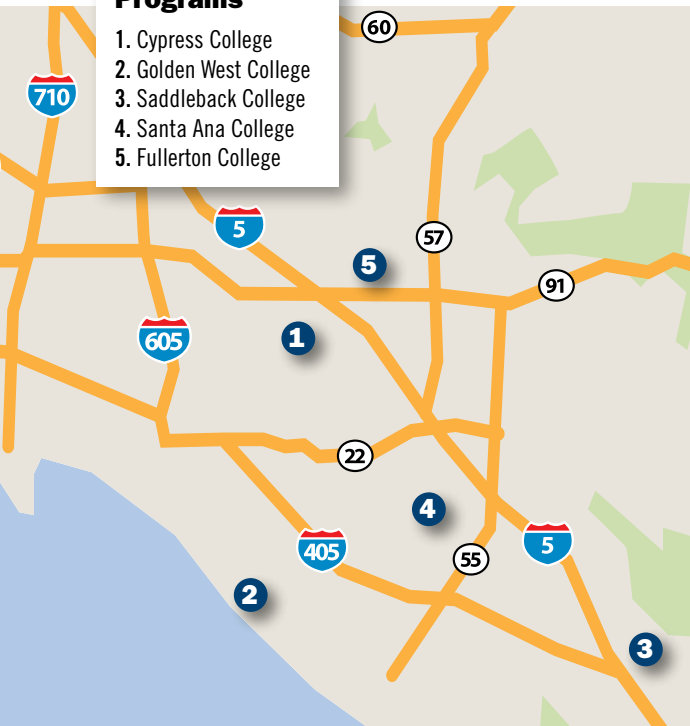

The Nation's Largest Employer Pool for Automotive Service and Design

Jobs in the automotive and transportation field are **numerous**.

As an automotive student, you can get **access to the latest equipment, technology, and automotive designs** by taking courses relevant to automotive employment.

Orange County Community Colleges with Automotive Programs

1. Cypress College
2. Golden West College
3. Saddleback College
4. Santa Ana College
5. Fullerton College

Advanced Transportation and Logistics

For more information, contact:

Jaime Gonzalez
Regional Director, Orange County

Advanced Transportation & Logistics

Hosted at Golden West College
15744 Goldenwest Street
Huntington Beach, CA 92647
Phone: (714) 584-3757
Email: ocdsn.atl@outlook.com